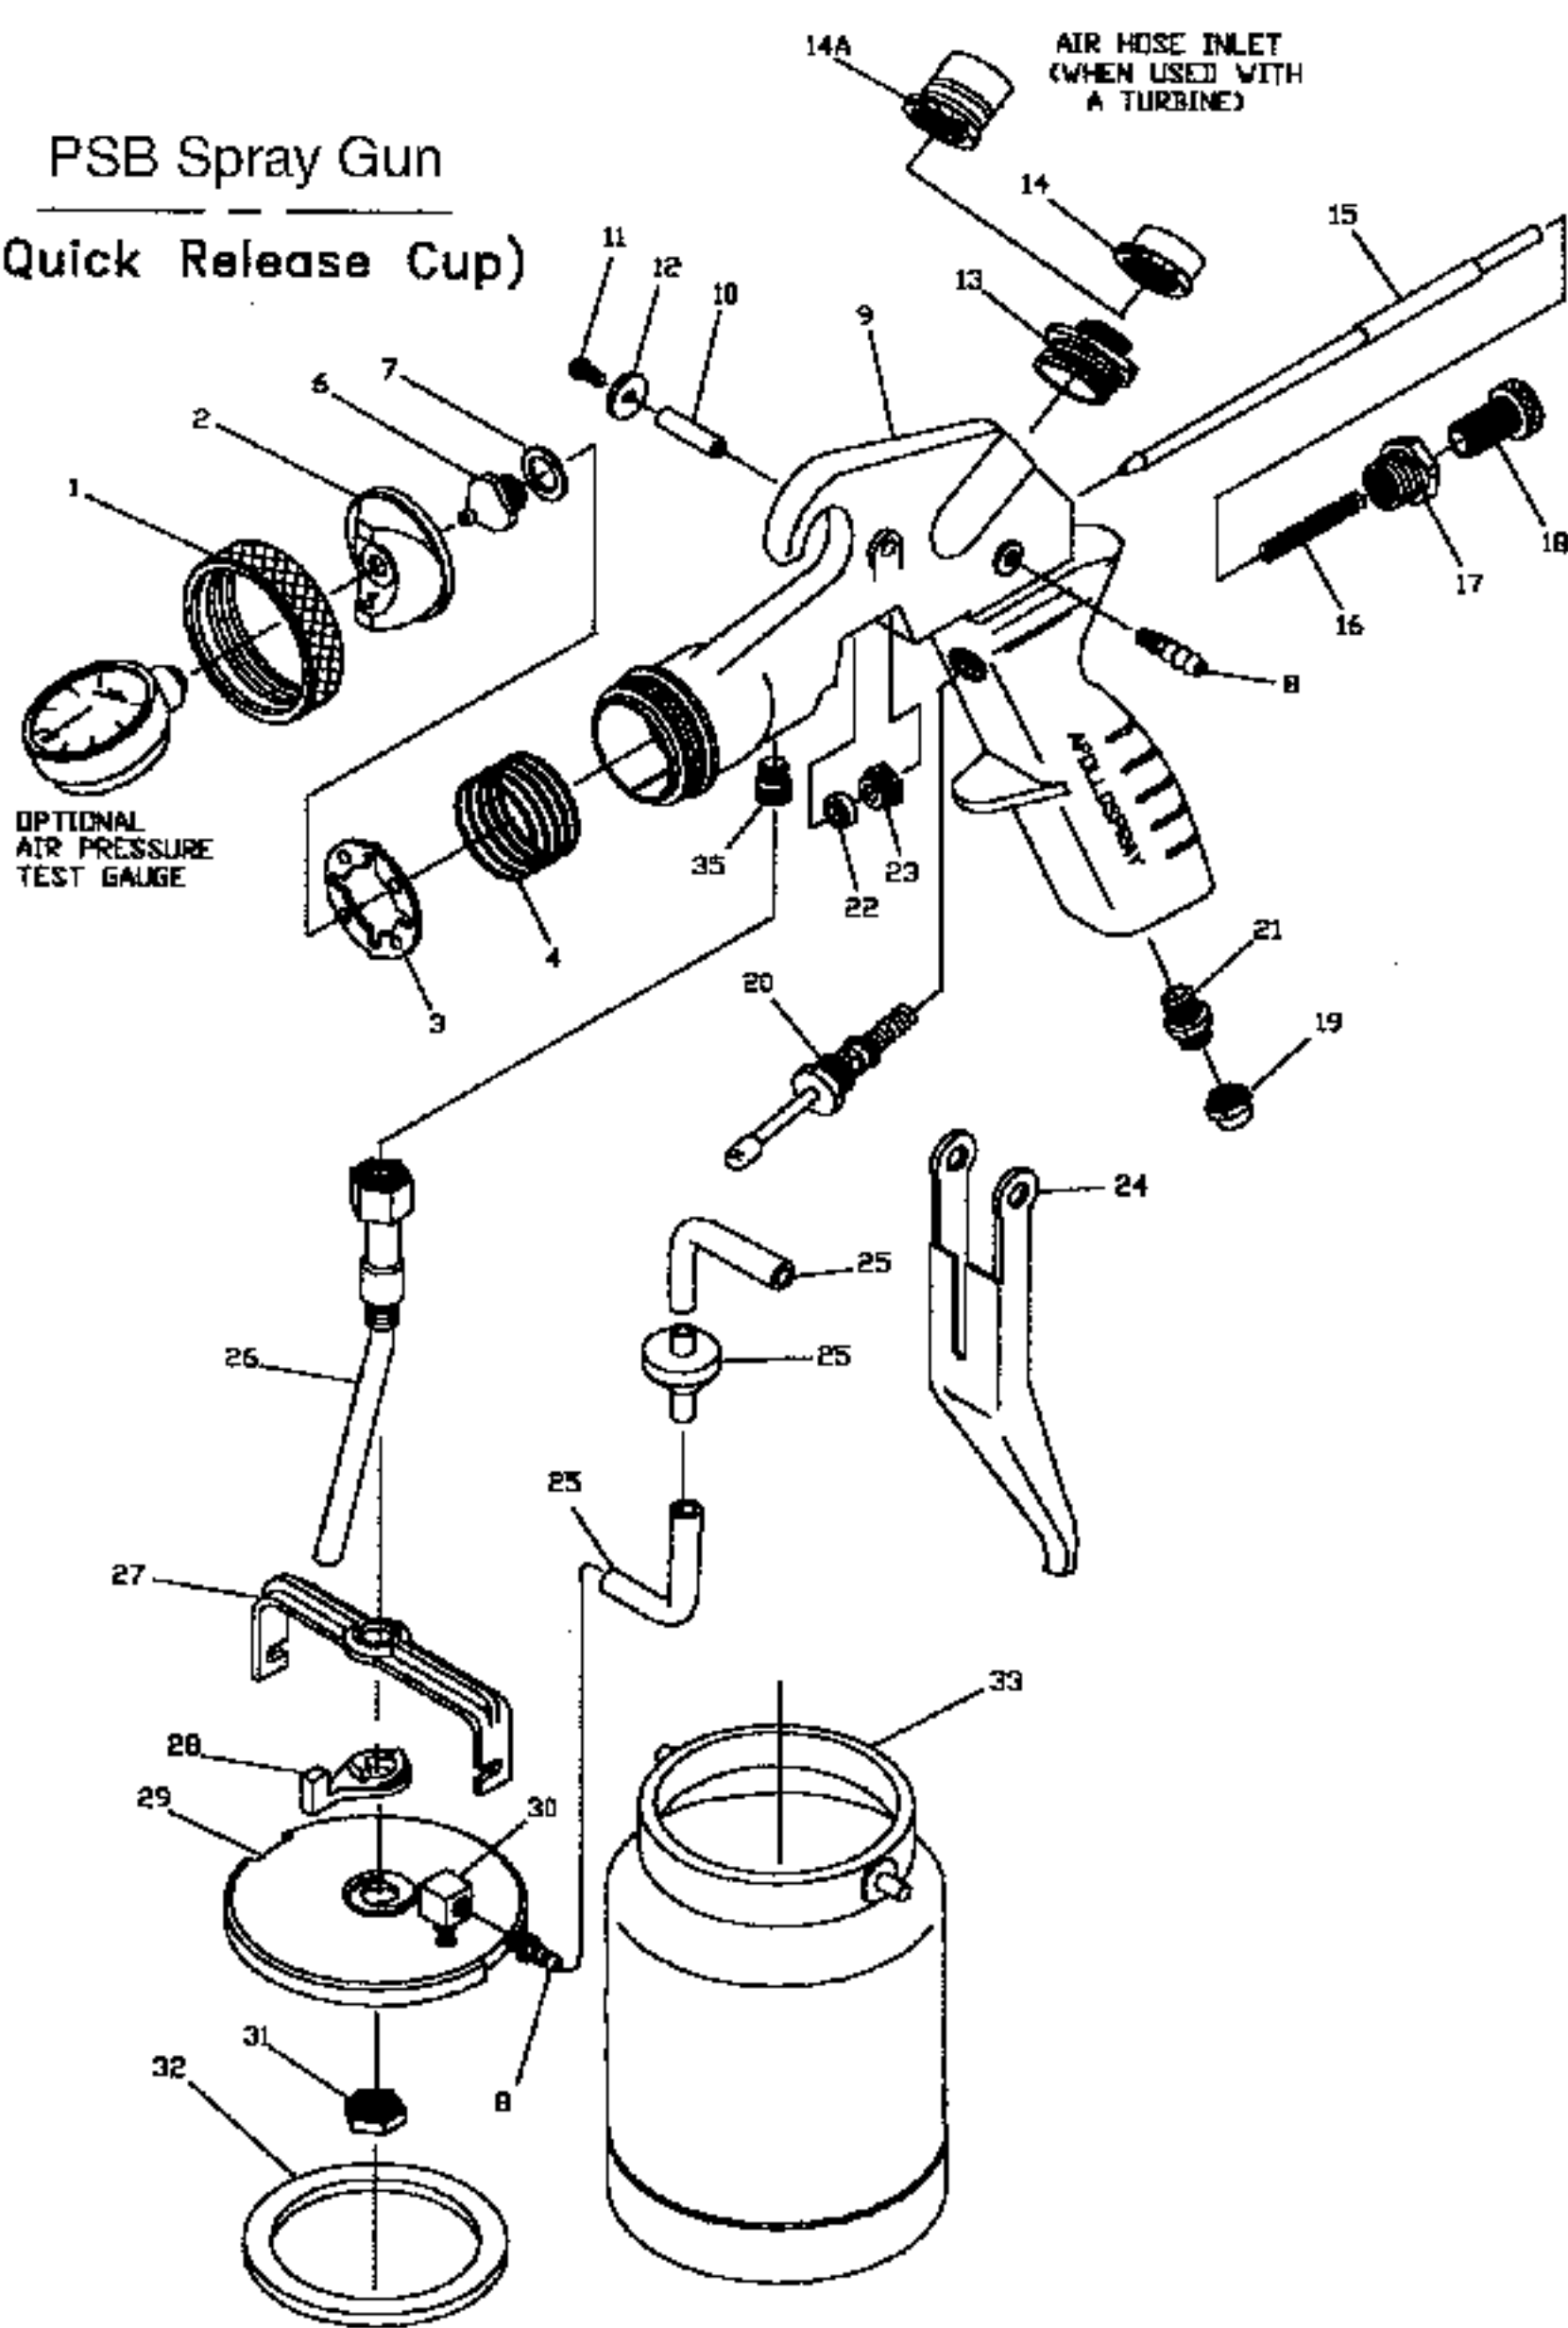

PSB Spray Gun

(Quick Release Cup)

PSB Spray Gun Parts List

January 1, 2002

Diagram #	Part #	Description
1	A5200	Air cap ring
2	A5201	Air cap # 1
2	A5297	Air cap # 2
3	A5203	Air distributor plate (stainless)
4	A5204	Air distributor spring (stainless)
6	A5206	Fluid nozzle/jet (stainless) .75MM
6	A5207	Fluid nozzle/jet (stainless) 1.00MM
6	A5208	Fluid nozzle/jet (stainless) 1.50MM
6	A5208-2	Fluid nozzle/jet (stainless) 2.00MM
6	A5209	Fluid nozzle/jet (stainless) 2.50MM
7	A5210	Fluid nozzle gasket
8	A5211	Air feed connector
9	A5212	Gun casting
10	A5213	Trigger bushing
11	A5214	Trigger pivot screw (stainless)
12	A5215	Trigger screw washer
13	A5216	Upper port insert
14	A5217	Air blanking plug
14a	A5227	Air hose quick release coupler (male)
15	A5218	Needle (stainless) .75MM
15	A5219	Needle (stainless) 1.00MM
15	A5220	Needle (stainless) 1.50MM
15	A5220-2	Needle (stainless) 2.00MM
15	A5221	Needle (stainless) 2.50MM
16	A5222	Needle spring (stainless)
17	A5523	Flow screw insert
18	A5224	Material flow adjusting screw
19	A5259	Air blanking plug
20	A5260	Air valve assembly
21	A5261	Air coupler 1/4 NPT brass
22	A5228	Gland seal
23	A5229	Gland nut (stainless)
24	A5230	Trigger (stainless)
25	A5232	Air feed tube and non-return valve
26	A5274	Center bolt/pick-up tube
27	A5271	Yoke
28	A5278	Lever
29	A5270	Cup top casting
30	A5266	90 degree miniature brass block
31	A5272	Cup top lock nut
32	A5280	Cup top gasket (White poly)
33	A5277	Quick release cup (Teflon coated)
35	A5254	Fluid connector 3/8" (stainless)