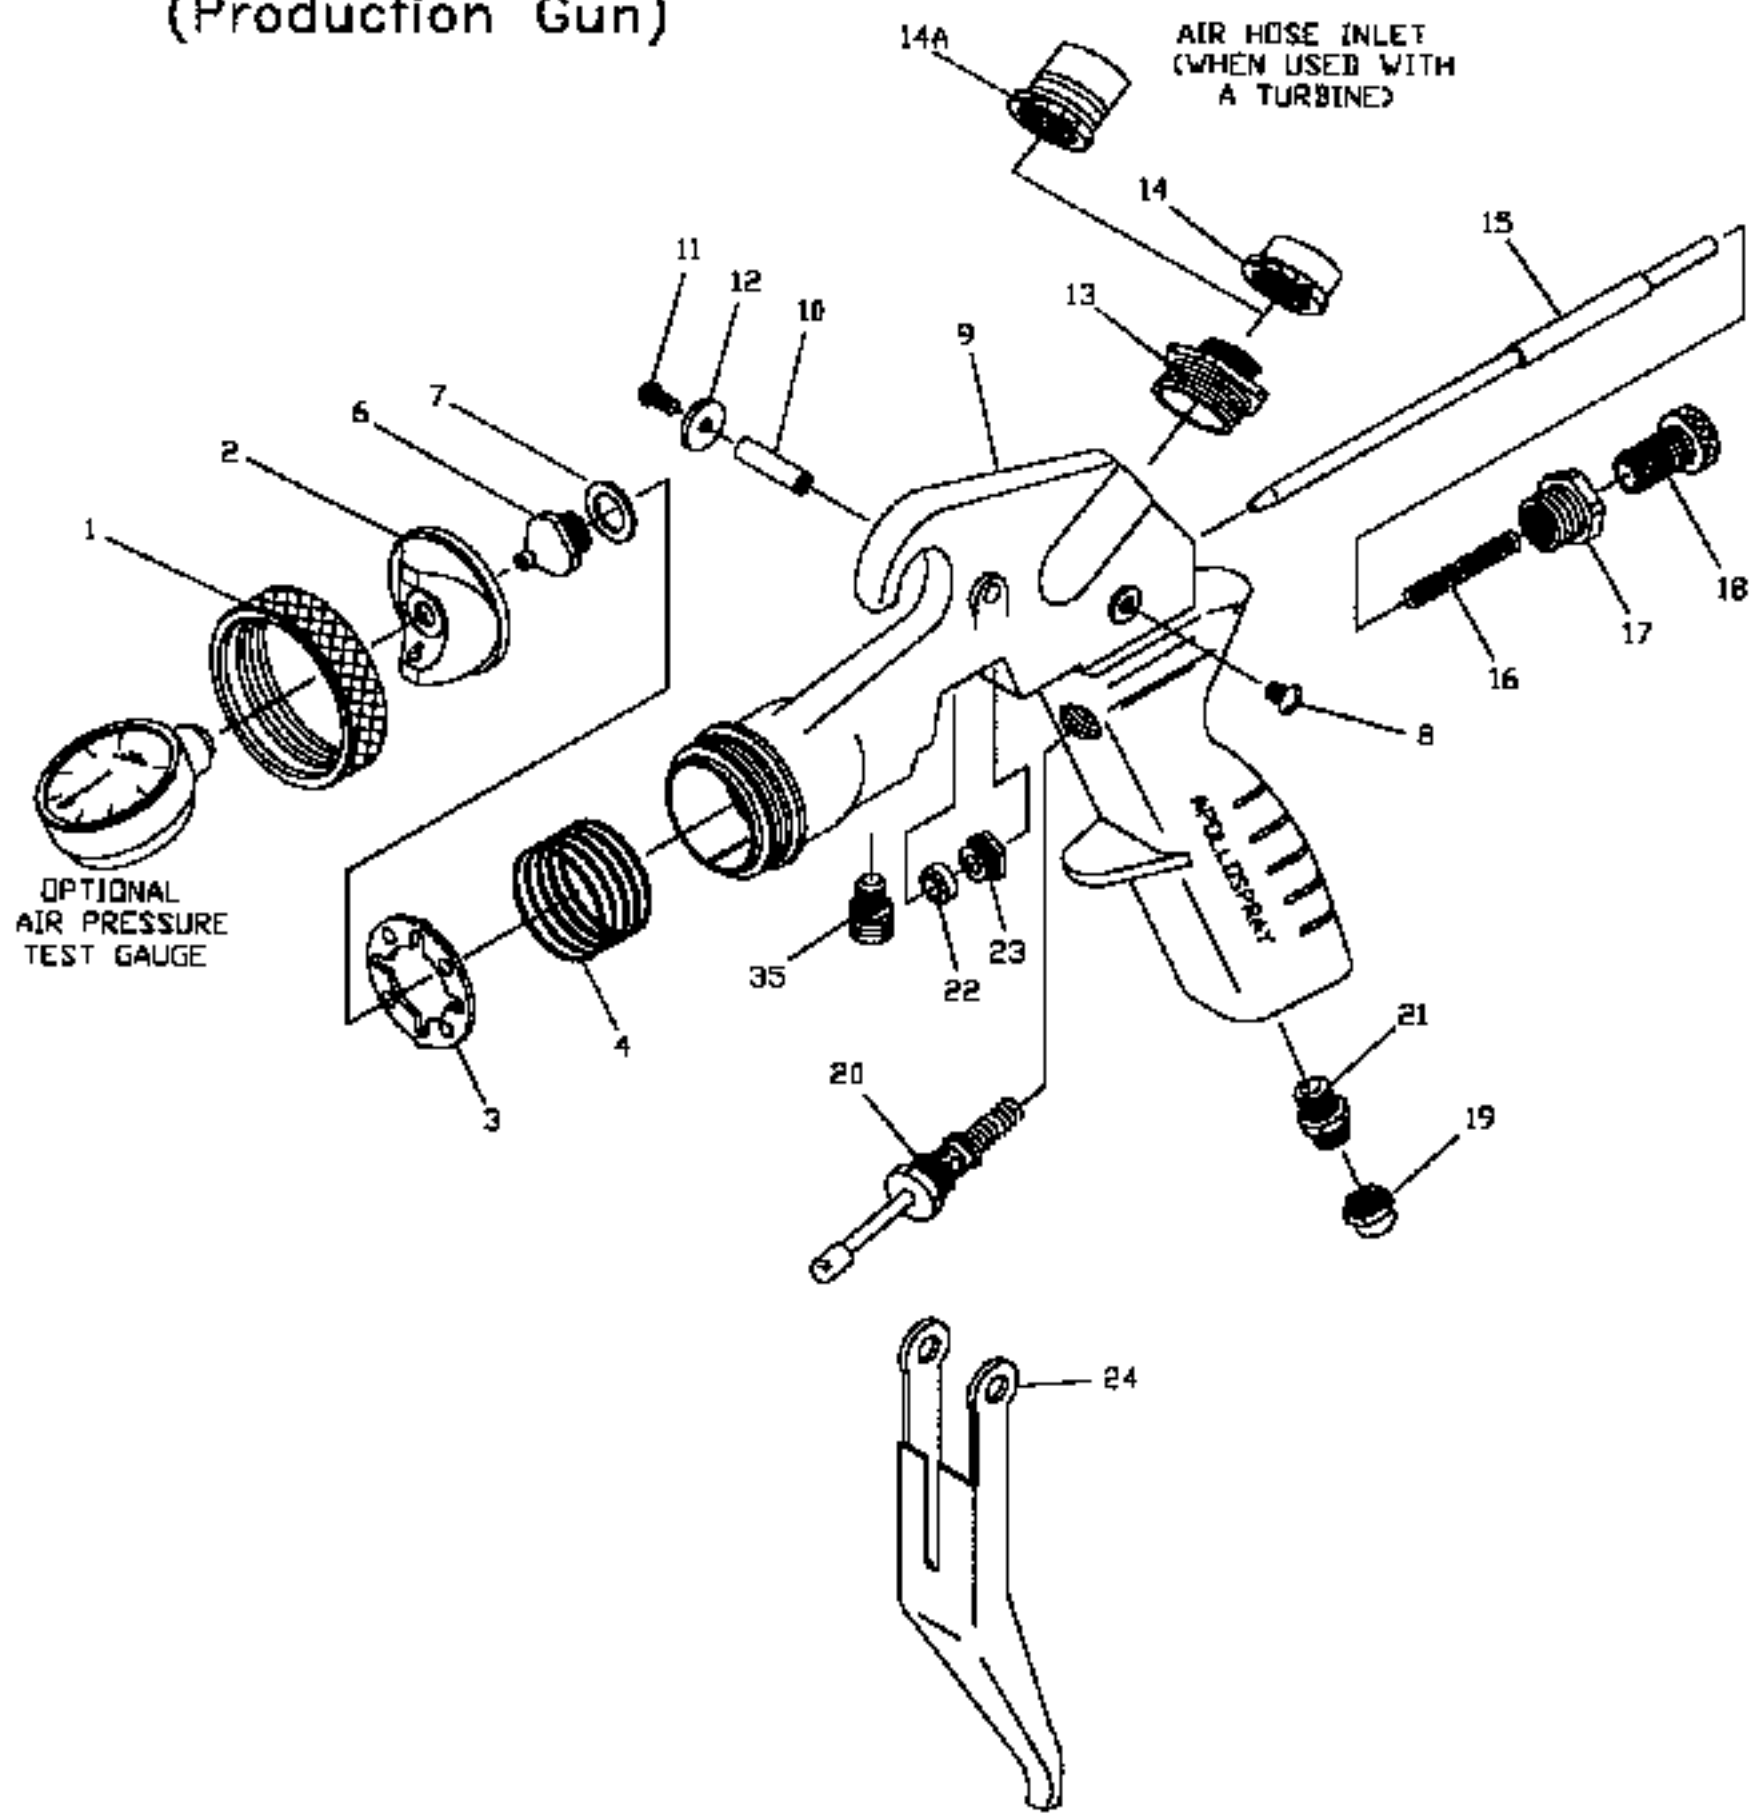

PSN Spray Gun (Production Gun)

PSN Spray Gun Parts List

January 1, 2002

Diagram #	Part #	Description
1	A5200	Air cap ring
2	A5201	Air cap # 1
2	A5297	Air cap # 2
3	A5203	Air distributor plate (stainless)
4	A5204	Air distributor spring (stainless)
6	A5206	Fluid nozzle/jet (stainless) .75MM
6	A5207	Fluid nozzle/jet (stainless) 1.00MM
6	A5208	Fluid nozzle/jet (stainless) 1.50MM
6	A5208-2	Fluid nozzle/jet (stainless) 2.00MM
6	A5209	Fluid nozzle/jet (stainless) 2.50MM
7	A5210	Fluid nozzle gasket
8	A5246	Air feed blanking screw (stainless)
9	A5212	Gun casting
10	A5213	Trigger bushing
11	A5214	Trigger pivot screw (stainless)
12	A5215	Trigger screw washer
13	A5216	Upper port insert
14	A5217	Air blanking plug
14a	A5227	Air hose quick release coupler (male)
15	A5218	Needle (stainless) .75MM
15	A5219	Needle (stainless) 1.00MM
15	A5220	Needle (stainless) 1.50MM
15	A5220-2	Needle (stainless) 2.00MM
15	A5221	Needle (stainless) 2.50MM
16	A5222	Needle spring (stainless)
17	A5523	Flow screw insert
18	A5224	Material flow adjusting screw
19	A5259	Air blanking plug
20	A5260	Air valve assembly
21	A5261	Air coupler 1/4 NPT brass
22	A5228	Gland seal
23	A5229	Gland nut (stainless)
24	A5230	Trigger (stainless)
35	A5254	Fluid connector, 3/8" (stainless)